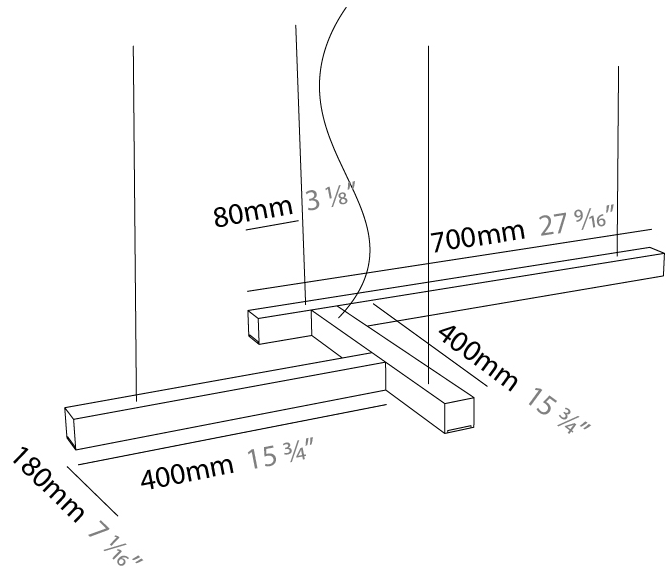

SHAPE 4 SUSPENSION

D71002-

base number
Color   Temperature   Finish   Options

1. To build a product code in our configurator select the specify button on the base model # product page
2. To build a manual product code on this datasheet choose from the options listed below in blue font and add the suffix to the base model #

GENERAL

Series: LED40 Modular
Subseries: Shape 4
Brand: Tunto
Division: Design
Mounting Type: Suspension
Mounting Location: Ceiling
Subcategory: Modular

PHYSICAL

Shape: Abstract
Length (mm): 700
Length (in): 27 ⁹/₁₆"
Width (mm): 400
Width (in): 15 ³/₄"
Height (mm): 40
Height (in): 1 ⁹/₁₆"
Max. Overall Height (mm): 2000
Max. Overall Height (in): 78 ³/₄"
Extension (mm): 80
Extension (in): 3 ¹/₈"
Light Distribution: Direct
Diffuser: Opal
Fixture Finish: [WAL](#) / [ASH](#) / [OAK](#) / [BLK](#) / [WHI](#)
Fixture Material: Wood

ELECTRICAL

Lamp Type: LED
Input Wattage (W): 30
Total Output Wattage (W): 25.26
Dimming: Tri-Mode (Non-Dimming and Phase Dimming (120Vac only) and 0-10V Dimming)
Driver Included: Yes
Driver Location: Integrated
Driver Type: Constant Current - Universal
Driver Class: Class 2
Input Voltage (V): 120 - 277
Constant Current (MA): 700

LED

Color Temperature (°K): [2700](#) / [3000](#) / [4000](#)
Max. Delivered Lumen (lm): 1300
CRI: >93 CRI
Lamp Life (hrs): 50000

OPTICAL

RATINGS AND CERTIFICATIONS

Certified By: Certified for North American Standards
IP rating: IP20